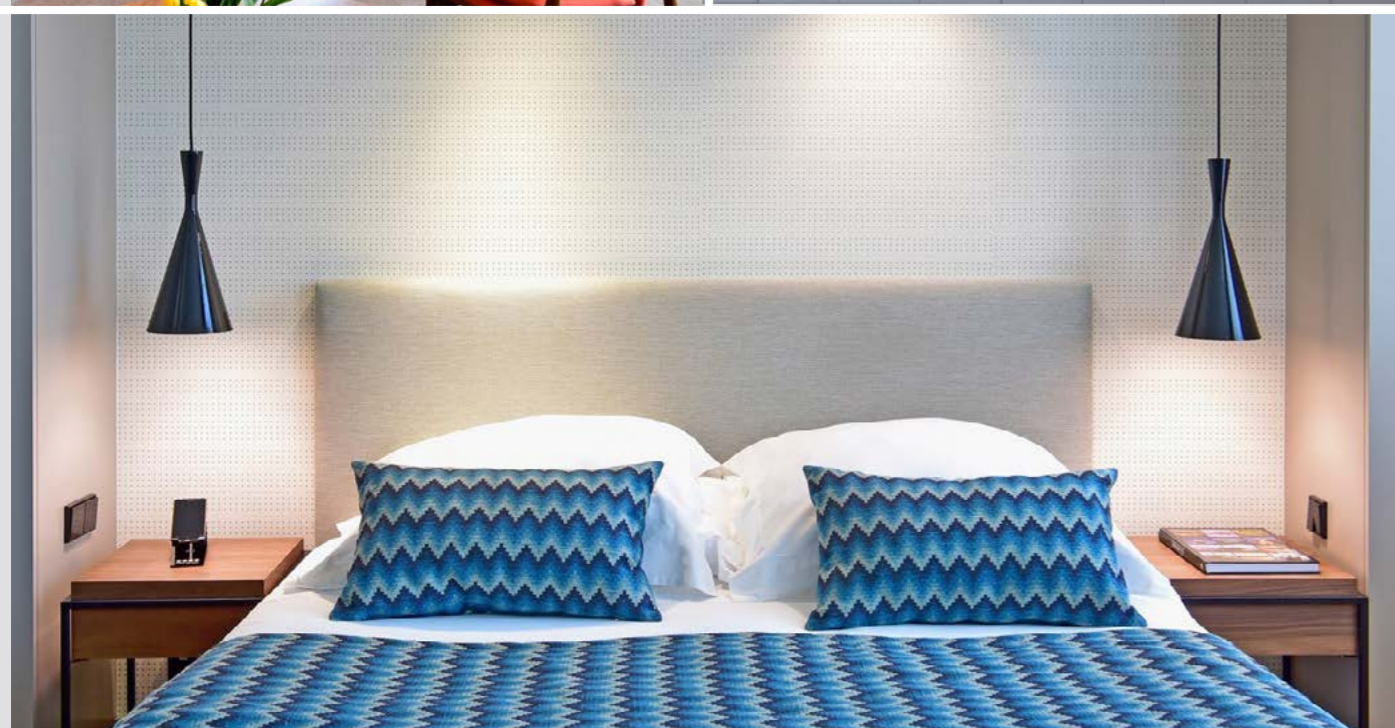

17
ROOMS

1
RESTAURANT

1
BAR

4
MEETING
ROOMS

IN THE
CITY
CENTER

HISTORIC ALLEYS, GASTRONOMY, WINE AND HOSPITALITY IN THE CITY OF OPORTO.

The richness of Porto's artistic heritage, the vast spaces dedicated to leisure and symbiosis, almost perfect, between urban environment and green spaces, make this city the Best Destination for Urban Getaway in Europe 2020.

LOCALIZATION

The hotel is located in a quiet street in Porto's historic city centre, 300 meters from Rua de Santa Catarina, the most important pedestrian street in the city, where much of the traditional trade is concentrated. It presents a contemporary environment strongly marked by the artistic legacy present in the decoration and in the details of the service.

ACCOMMODATION

17 ROOMS
2 FLOORS

12 Twins
3 Doubles
1 Suite
1 Room for reduced mobility

Queen Size Beds (180x200)
Twin Beds (120x200)

Equipments & Amenities:

- . Complimentary Water
- . Kettle with tea selection
- . Ironing board and iron
- . Closet
- . Individual safe
- . Mini bar
- . Desktop
- . LCD TV 49"
- . Sport TV Channel

- . Cosmetic mirror
- . Hairdryer
- . 24h room service
- . Digital Concierge - Android Phone with free calls worldwide and data free furniture nationwide.

GASTRONOMY

A ESCOLA BY THE ARTIST RESTAURANT
27 seats | Signature cuisine | Tasting menus

Ao jantar surpreender é a palavra chave para Chef e os seus alunos, autênticos Food Artists, que trabalham os sabores da época. A arte é feita ao momento e a surpresa mantém-se ao longo de toda a refeição. O Chef cria, as experiências somam-se e a Obra nasce.

B'ARTIST BAR
20 seats | Cocktails | Snacks | Terrace

B'Artist is made up of a menu of original cocktails, surprising snacks and a charisma of a place with experiences. B'Artist breathes art while creating ways to appreciate it.

MEETINGS & EVENTS

4 MEETING ROOMS
185 M² TOTAL AREAS FOR EVENTS
60 PEOPLE MAXIMUM CAPACITY

The team, with over a decade of experience in responding to all types of requirements, is prepared to host meetings and celebrations with the guarantee that every detail counts for success.

SERVICES

- . Check-in time: 2:00 pm
- . Check-out time: 12:00 pm
- . Parking (paid)
- . Transfer Service (paid)
- . Valet parking
- . Porter
- . Concierge

IN THE NEIGHBORHOOD

- . 5-minute walk from Bolhão
- . Underground station.
- . 2 Km from the Campanhã station.
- . Attractions and historical monuments.
- . Cultural Centers and Shows.
- . Gastronomic Experiences.
- . Wine Tasting.
- . Douro River Cruises.
- . Art Galleries.
- . Night entertainment.